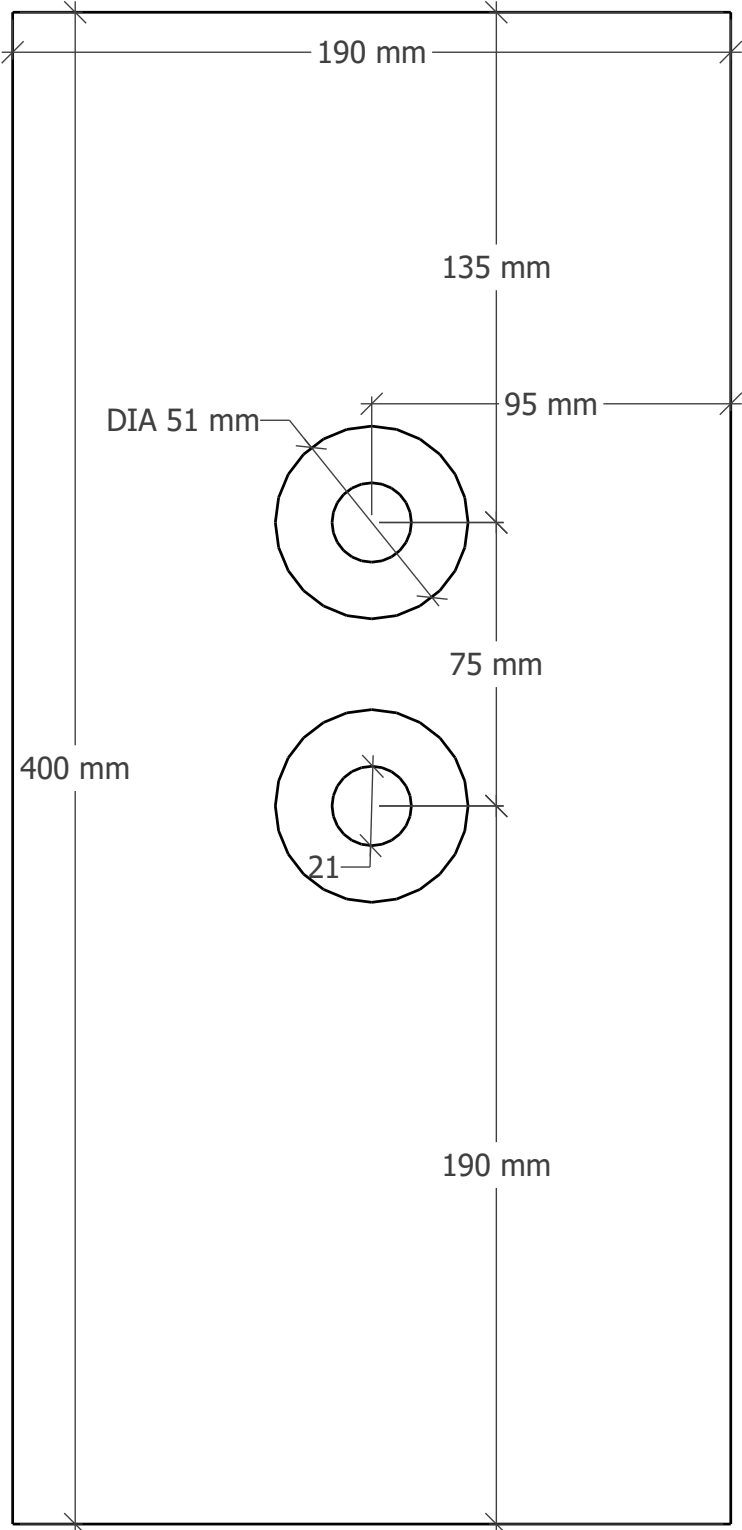

BCIT - 1060 Small Project

RIGHT